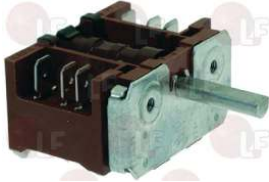

GEMINI FORNI 233117

5030542 SELECTOR SWITCH 2 POSITIONS
contact capacity 16A 250V - max 150°C
D-shaped pin $\varnothing$ 6x4.6 mm